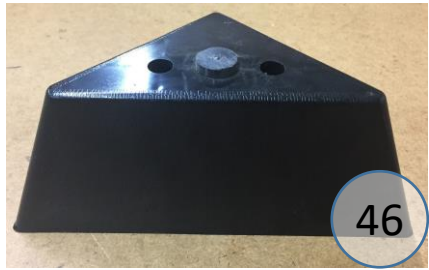

5050466

Call Out	Description
● (Red)	Blown Fiber
● (Yellow)	Cushion Chaise Pad - top Pad
● (Green)	Cushion Foam
● (Yellow)	KD Component
● (Blue)	Cover

Signature
DESIGN
BY **ASHLEY**®

Signature
DESIGN
BY **ASHLEY**®

**505 SECTIONAL
DIMENSIONS
2 PIECE
CONFIGURATION**

**505 SECTIONAL
DIMENSIONS
2 PIECE
CONFIGURATION**