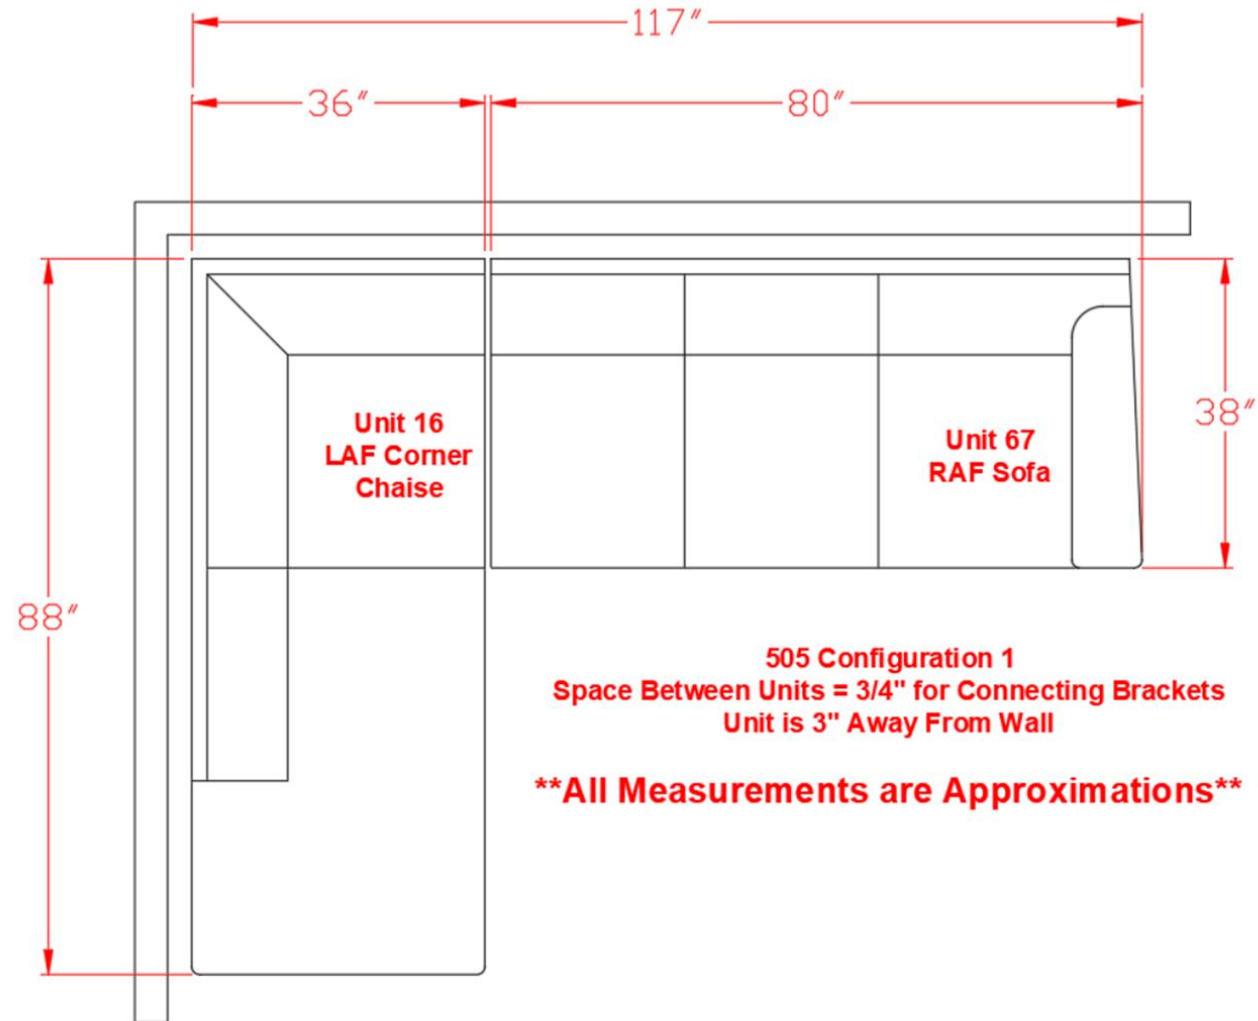

5050466

Call Out	Description
● (Red)	Blown Fiber
● (Yellow)	Cushion Chaise Pad - top Pad
● (Green)	Cushion Foam
● (Yellow)	KD Component
● (Blue)	Cover

Signature
DESIGN
BY **ASHLEY**®

Signature
DESIGN
BY **ASHLEY**®

**505 SECTIONAL
DIMENSIONS
2 PIECE
CONFIGURATION**

**505 SECTIONAL
DIMENSIONS
2 PIECE
CONFIGURATION**