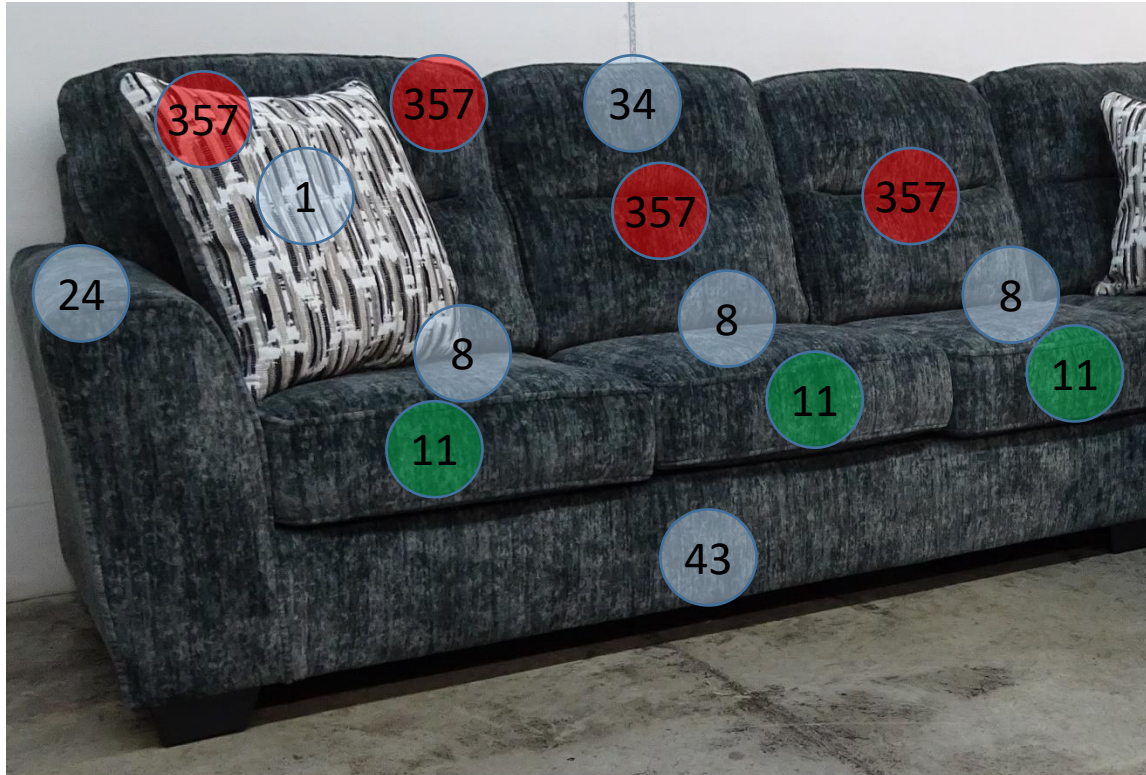

5050466

Call Out	Description
● (Red)	Blown Fiber
● (Yellow)	Cushion Chaise Pad - top Pad
● (Green)	Cushion Foam
● (Yellow)	KD Component
● (Blue)	Cover

Signature
DESIGN
BY **ASHLEY**®

Signature
DESIGN
BY **ASHLEY**®

**505 SECTIONAL
DIMENSIONS
2 PIECE
CONFIGURATION**

**505 SECTIONAL
DIMENSIONS
2 PIECE
CONFIGURATION**